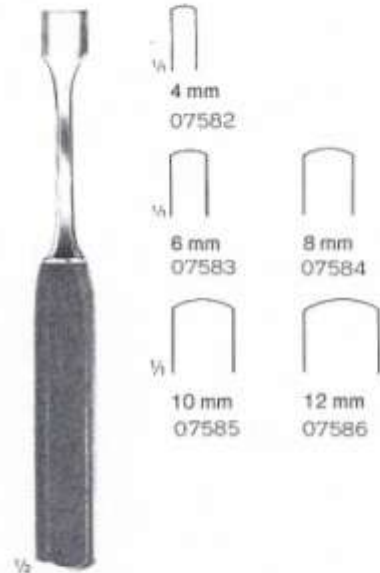

LAMBOTTE MEIBEL

FLACH- UND HOHLMEISSEL

Flachmeißel, Hohlmeißel

Chisels, Gouges

Ciseaux-burins, Gouges

Cinceles, Gubias

Mini-Lexer
 07577 - 07581
 18 cm/7"

Mini-Lexer
 07582 - 07586
 18 cm/7"

Lexer
 07587 - 07592
 22 cm/8 3/4"

Lexer
 07593 - 07598
 22 cm/8 3/4"

Lexer Meissel

in verschiedenen Ausführungen

Osteotomes

in various sizes

LEXER MEISSEL

OSTEOTOMES, CHISLES, GOUGES

Lexer Flachmeissel 22,0cm

Article No.	Size
07587/5	5mm
07587/7	7mm
07588/10	10mm
07588/12	12mm
07589/15	15mm
07590/20	20mm
07591/25	25mm
07592/30	30mm

Lexer Flachmeissel 22,0cm

Article No.	Size
07587/5P	5mm
07587/7P	7mm
07588/10P	10mm
07588/12P	12mm
07589/15P	15mm
07590/20P	20mm
07591/25P	25mm
07592/30P	30mm

Article No.	Size
07593/5	5mm
07593/7	7mm
07594/10	10mm
07595/15	15mm
07596/20	20mm
07597/25	25mm
07598/30	30mm

Lexer Hohlmeissel 22,0cm

Article No.	Size
07593/5P	5mm
07593/7P	7mm
07594/10P	10mm
07595/15P	15mm
07596/20P	20mm
07597/25P	25mm
07598/30P	30mm