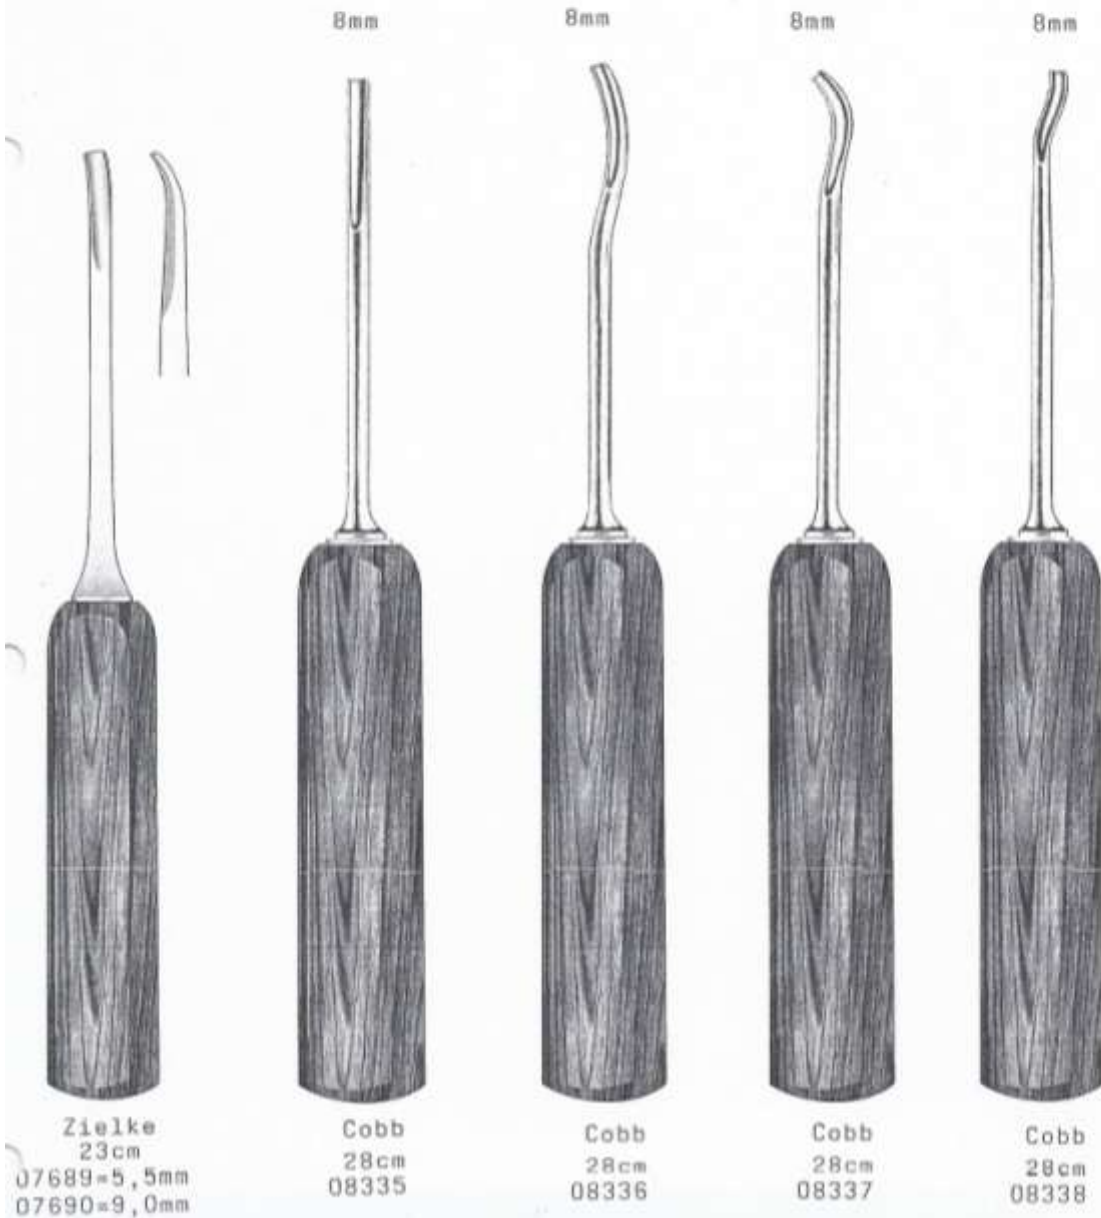

Dahmen Meissel 31cm abgewinkelt

- 11657 = 7mm
- 11660 = 10mm
- 11665 = 15mm
- 11670 = 20mm
- 11675 = 25mm
- 11680 = 30mm

Lexer Hohlmeissel 31cm

- 11707 = 7mm
- 11710 = 10mm
- 11715 = 15mm
- 11720 = 20mm
- 11725 = 25mm
- 11730 = 30mm

Lexer Meissel 31cm Meisselform

- 11807 = 7mm
- 11810 = 10mm
- 11815 = 15mm
- 11820 = 20mm
- 11825 = 25mm
- 11830 = 30mm

HOHLMEISSEL

31cm/3mm
1370

31cm/16mm
25216 gerade
25116 gebogen
31,5cm/25mm
1392

1376=26cm/12mm
1378=31,5cm/20mm